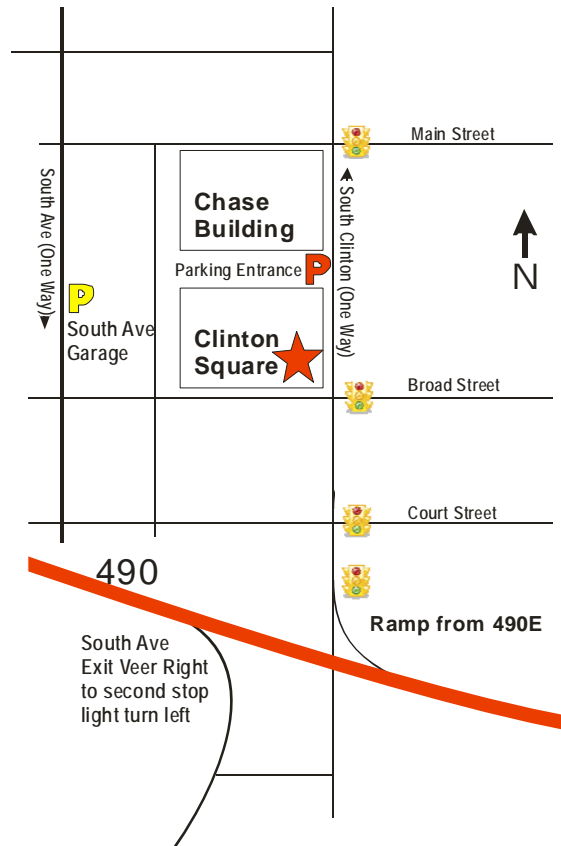

Directions to:  
Financial Architects  
600 Clinton Square  
Rochester, NY 14604

Office Hours: Mon. - Fri. 8am-5pm or by appointment.  
Office Phone (585) 262-5600

**GPS** users, please input **75 Clinton Avenue South**, Rochester, NY 14604 for the physical address.

### From the West

Take 490 to the South Ave Exit and veer to the right. At the second stop light make a left & turn onto Byron Street. Take it to end but stay in the right hand lane and make a left onto South Clinton and stay in that lane. Continue on South Clinton. Just past Broad Street you will find the parking garage on the left hand side.

### From the East

Take 490 to the Clinton Ave exit. Merge into the left lane and follow Clinton to just past Broad Street and you will find the garage on the left hand side.

If you pass the Clinton Square garage or it is full you can continue up South Clinton past Main and make a left at the first light to get onto South Ave and loop around to reach the other parking garages.

★ Should you arrive at Clinton Square Parking Garage and find a sign saying it is full, mention that you are a client of Financial Architects/MassMutual and they should let you park in visitor parking should it be available.